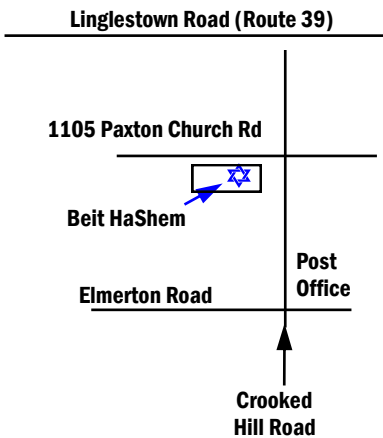

## Monthly Activity Calendar

**MESSIANIC SYNAGOGUE  
BEIT HASHEM**

**Meets at:**  
1105 Paxton Church Rd.  
Harrisburg, PA 17110

**Phone: 717-651-5330**

**Website:**  
[www.BeitHaShem.org](http://www.BeitHaShem.org)