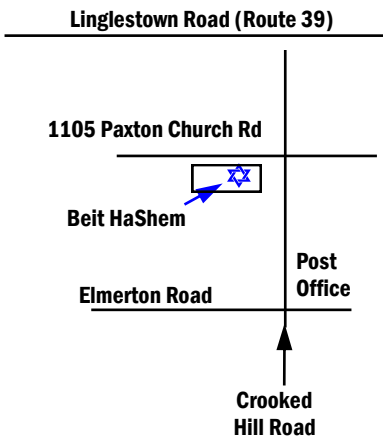

NOV 2023

Monthly Activity Calendar

**MESSIANIC SYNAGOGUE
BEIT HASHEM**

Meets at:
1105 Paxton Church Rd.
Harrisburg, PA 17110

Phone: 717-651-5330

Website:
www.BeitHaShem.org

E-mail:
BeitHaShem@BeitHaShem.org