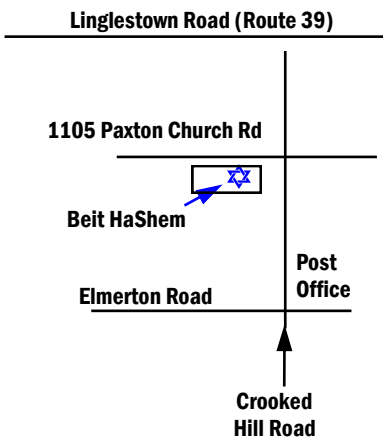

OCT 2020

Monthly Activity Calendar

**MESSIANIC SYNAGOGUE
BEIT HASHEM**

Meets at:
1105 Paxton Church Rd.
Harrisburg, PA 17110

Phone: 717-651-5330

Website:
www.BeitHaShem.org

E-mail:
BeitHaShem@BeitHaShem.org