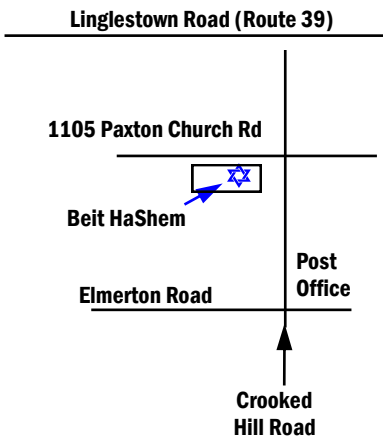

NOV 2021

Monthly Activity Calendar

**MESSIANIC SYNAGOGUE
BEIT HASHEM**

Meets at:
1105 Paxton Church Rd.
Harrisburg, PA 17110

Phone: 717-651-5330

Website:
www.BeitHaShem.org

E-mail:
BeitHaShem@BeitHaShem.org