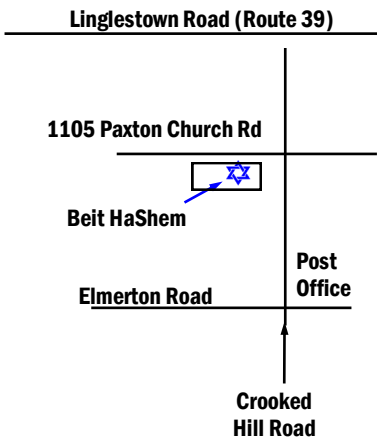

NOV 2020

Monthly Activity Calendar

**MESSIANIC SYNAGOGUE
BEIT HASHEM**

Meets at:
1105 Paxton Church Rd.
Harrisburg, PA 17110

Phone: 717-651-5330

Website:
www.BeitHaShem.org

E-mail:
BeitHaShem@BeitHaShem.org