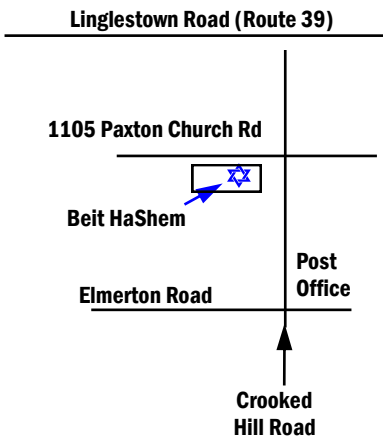

MAR 2020

Monthly Activity Calendar

**MESSIANIC SYNAGOGUE
BEIT HASHEM**

Meets at:
1105 Paxton Church Rd.
Harrisburg, PA 17110

Phone: 717-651-5330

Website:
www.BeitHaShem.org

E-mail:
BeitHaShem@BeitHaShem.org