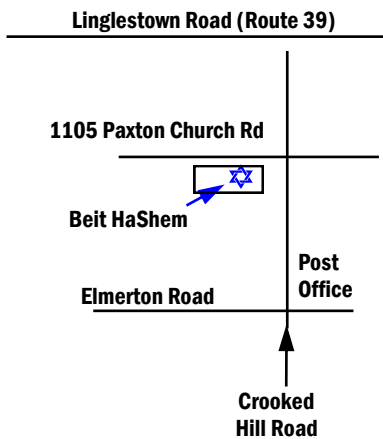

JAN 2022

Monthly Activity Calendar

**MESSIANIC SYNAGOGUE
BEIT HASHEM**

Meets at:
1105 Paxton Church Rd.
Harrisburg, PA 17110

Phone: 717-651-5330

Website:
www.BeitHaShem.org

E-mail:
BeitHaShem@BeitHaShem.org