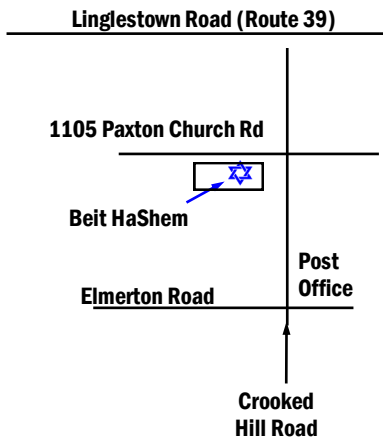

JAN 2021

Monthly Activity Calendar

**MESSIANIC SYNAGOGUE
BEIT HASHEM**

Meets at:
1105 Paxton Church Rd.
Harrisburg, PA 17110

Phone: 717-651-5330

Website:
www.BeitHaShem.org

E-mail:
BeitHaShem@BeitHaShem.org