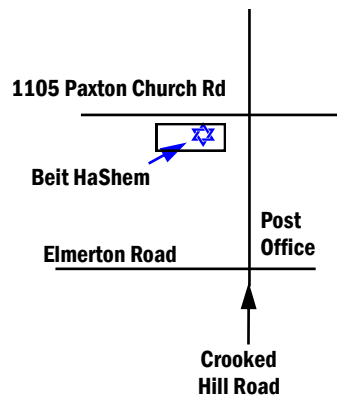

June 2017

Monthly Activity Calendar

**Messianic Synagogue
Beit HaShem**

Meets at:

1105 Paxton Church Rd.
Harrisburg, PA 17110

Linglestown Road (Route 39)

Phone: 717-651-5330

**Website:
www.BeitHaShem.org**