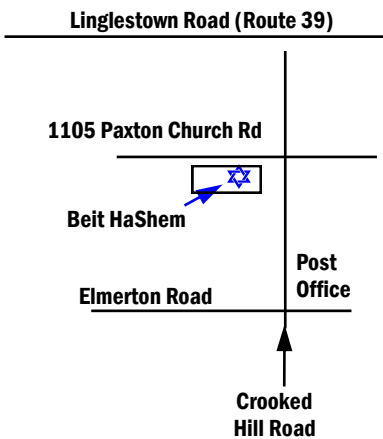

JANUARY 2019

Monthly Activity Calendar

**MESSIANIC SYNAGOGUE
BEIT HASHEM**

Meets at:
1105 Paxton Church Rd.
Harrisburg, PA 17110

Phone: 717-651-5330

Website:
www.BeitHaShem.org

E-mail:
BeitHaShem@BeitHaShem.org