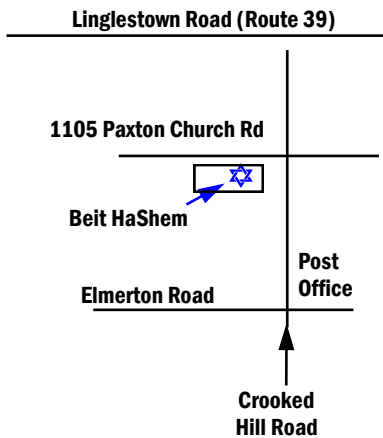

FEBRUARY 2019

Monthly Activity Calendar

**MESSIANIC SYNAGOGUE
BEIT HASHEM**

Meets at:
1105 Paxton Church Rd.
Harrisburg, PA 17110

Phone: 717-651-5330

Website:
www.BeitHaShem.org

E-mail:
BeitHaShem@BeitHaShem.org