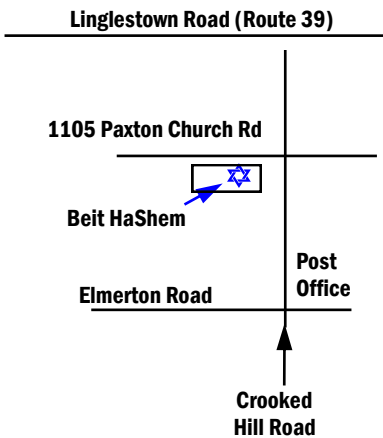

DEC 2018

Monthly Activity Calendar

**MESSIANIC SYNAGOGUE
BEIT HASHEM**

Meets at:
1105 Paxton Church Rd.
Harrisburg, PA 17110

Phone: 717-651-5330

Website:
www.BeitHaShem.org

E-mail:
BeitHaShem@BeitHaShem.org